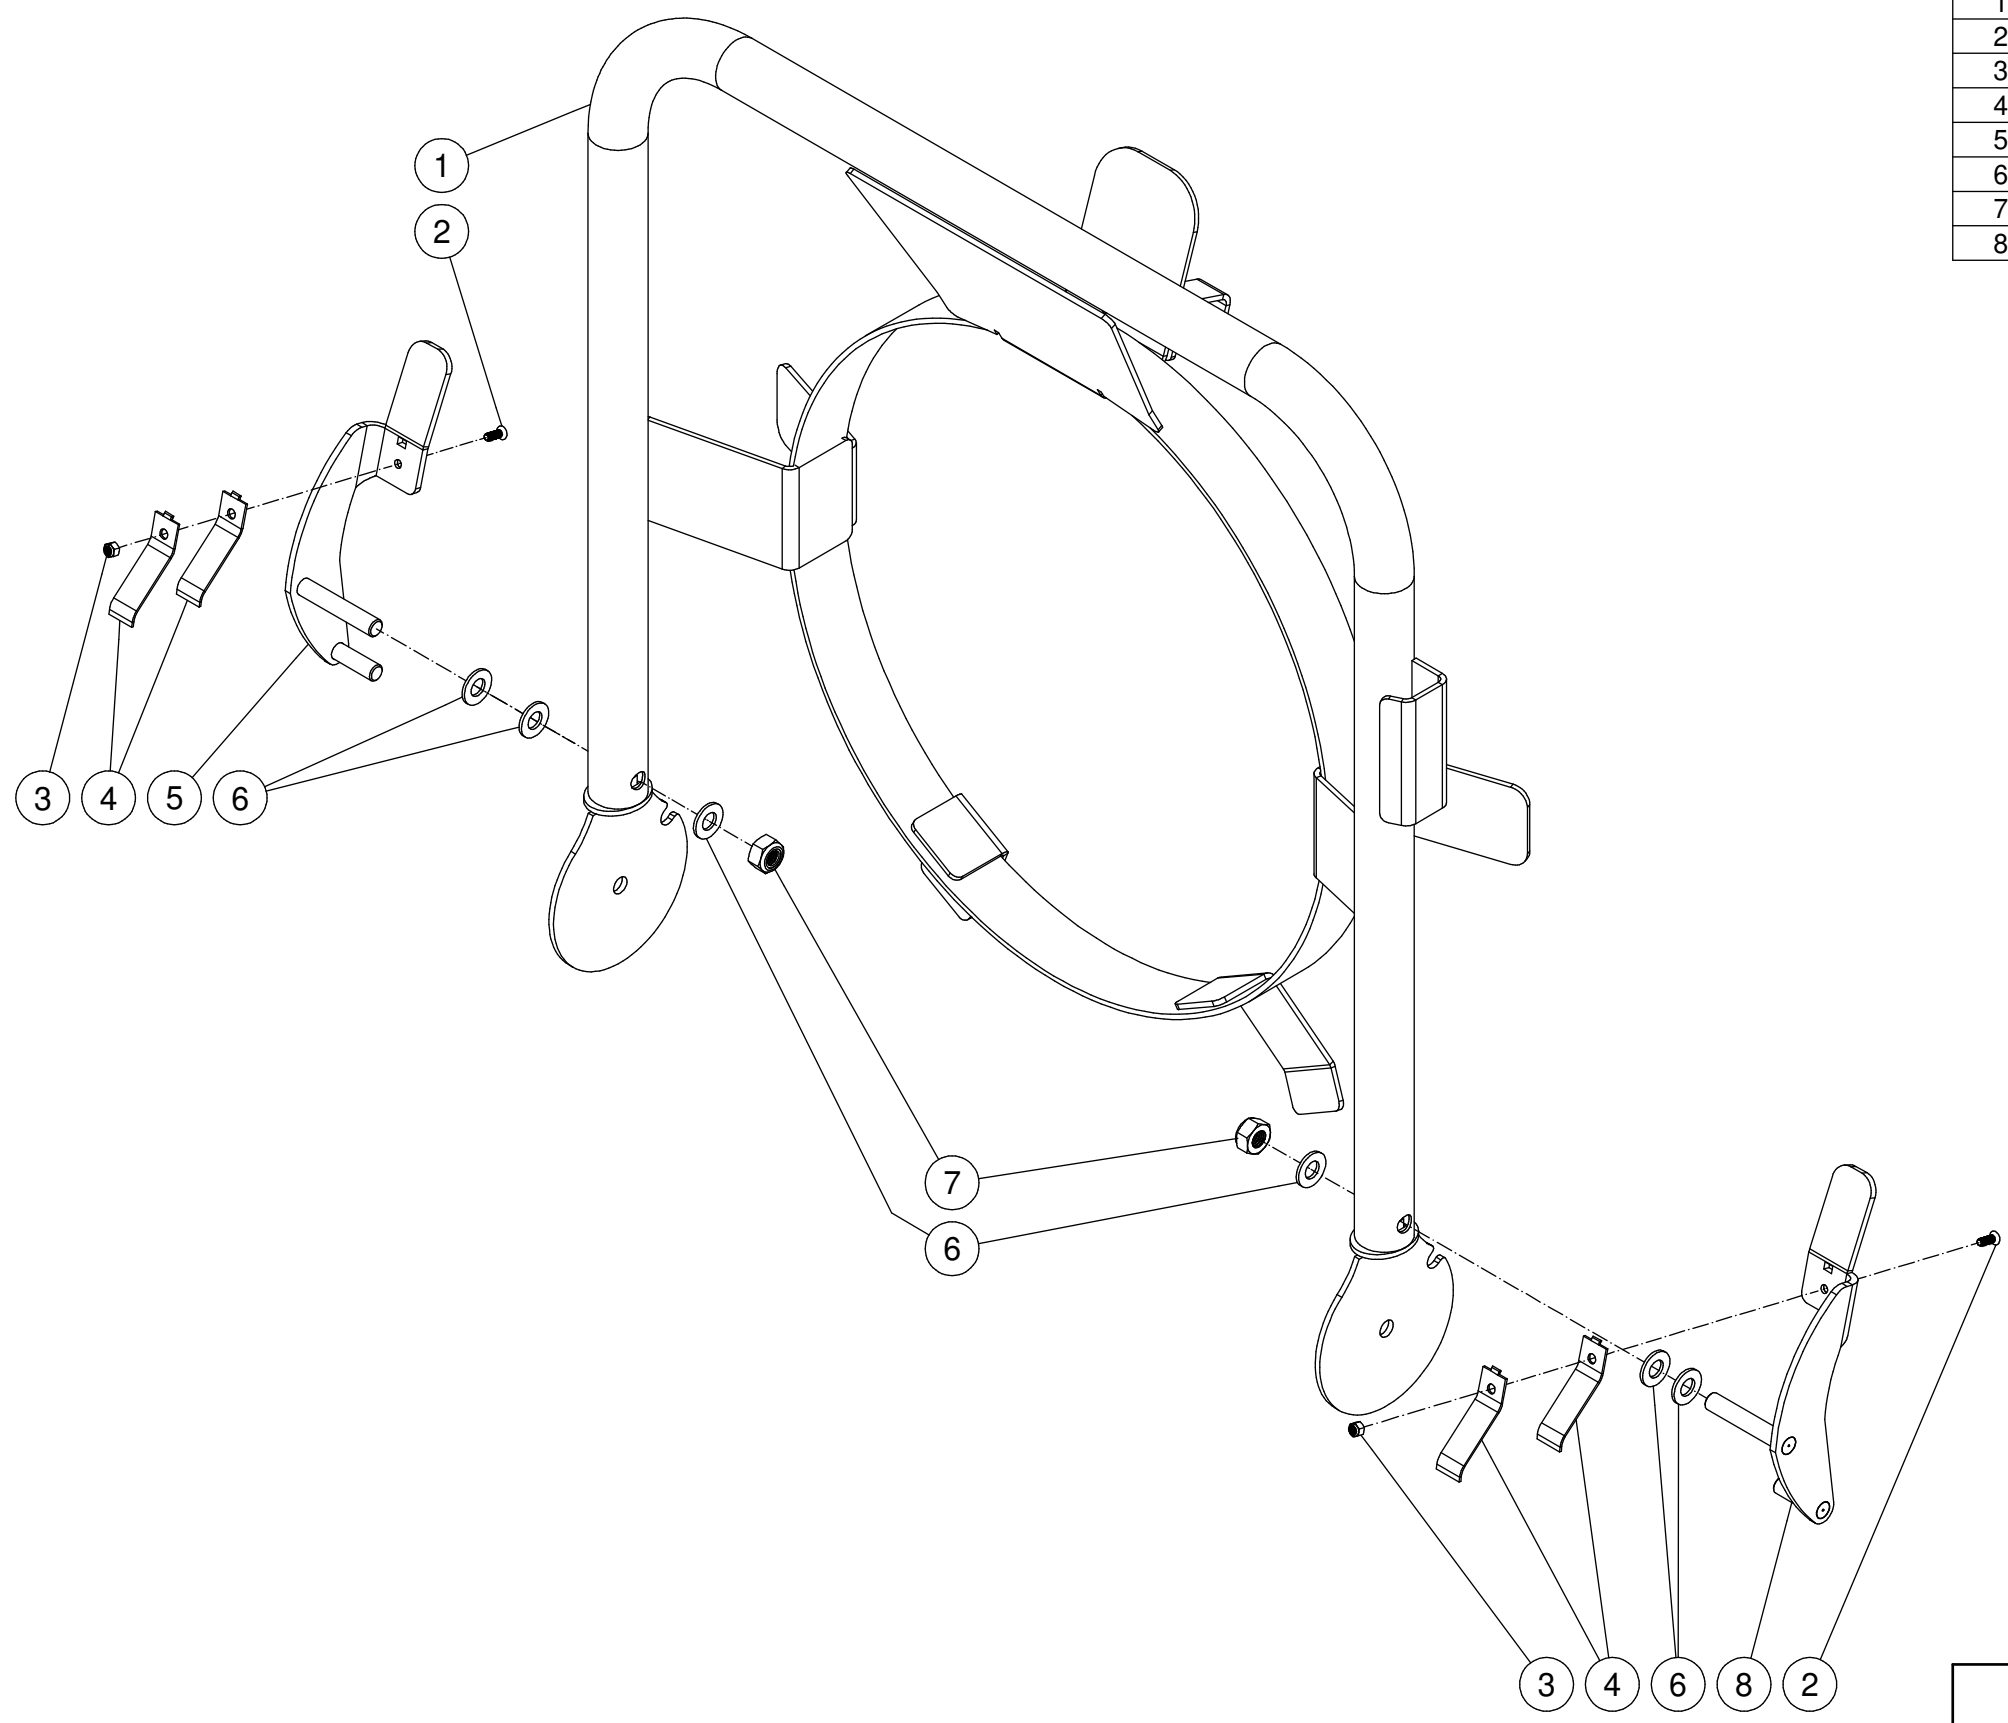

ITEM	PART #	DESCRIPTION	QTY
1	7-0249A77	HANDLE - DPW4000	1
2	27-9609	PFHMS - M4-0.7 X 12MM	2
3	30-3158	HEX NYLON LOCKNUT-ZINC M4-0.7	2
4	49-0173	LEAF SPRING- HANDLE RELEASE	4
5	20-1389A31	HANDLE LOCK - RIGHT	1
6	28-0004	WASHER - ZI SAE 3/8"	6
7	30-3159	HEX NYLON LOCKNUT-ZINC M10-1.5	2
8	20-1390A31	HANDLE LOCK - LEFT	1

M:\Drawings\PRIVATE LABEL\MAKINEX\DPW-4000\DPW-4000 HANDLE ASSY .iam

<b>Mi-T-M Corporation</b>				
SCALE: NTS	DATE: 2/19/19	DRAWING SIZE: B	APPD:	DRAWN BY: JVA
<b>DPW-4000 HANDLE ASSEMBLY</b>				
DRAWING/PART NO: DPW-4000 HANDLE ASSEMBLY				